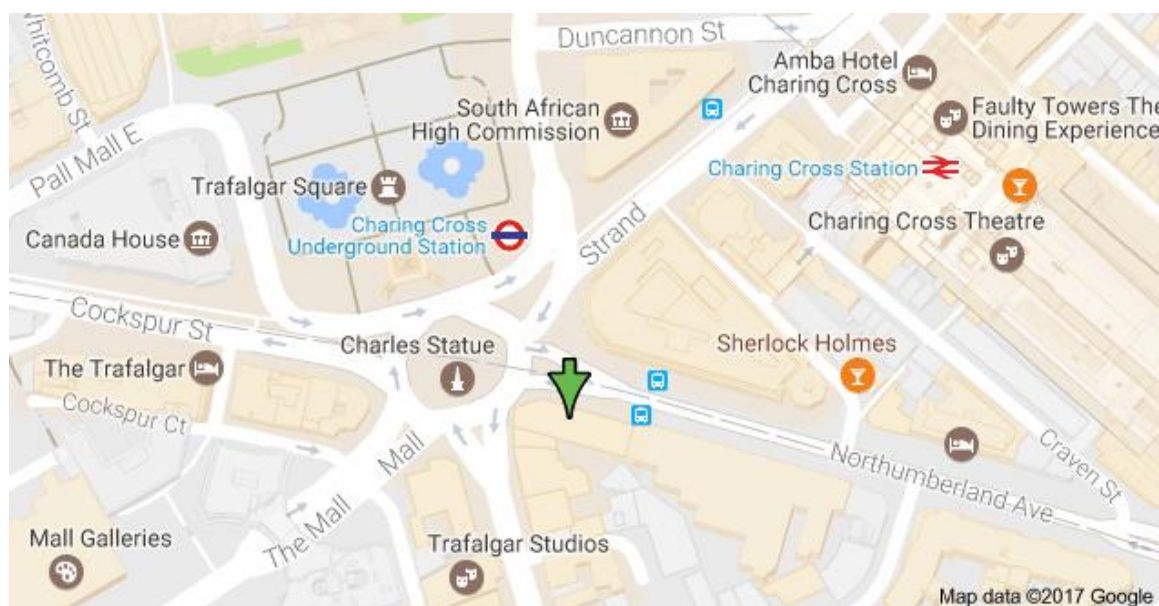

Venue: **8 Northumberland Avenue**, London, WC2N 5BY

THE VENUE

8 Northumberland Avenue is located only a stone's throw away from Trafalgar Square, making it easily accessible via London's excellent public transport links.

Savoy Hotel
Strand
London WC2R 0EU

One of the world's most iconic hotels situated on the banks of the River Thames.

Prices from £250 per night

Group rates available upon request

Tel: 0207 836 4343

Distance 0.3 miles

Distance 0.27 miles

Group rates available upon request.

Tel: 0207 451 0114

Sofitel London St
James
6 Waterloo Place
London SW1T 4AN

Sofitel St James is located within 300m of Piccadilly Circus and Trafalgar Square. Guests can enjoy breakfast, lunch or dinner at Brasserie Roux, a classic French brasserie.